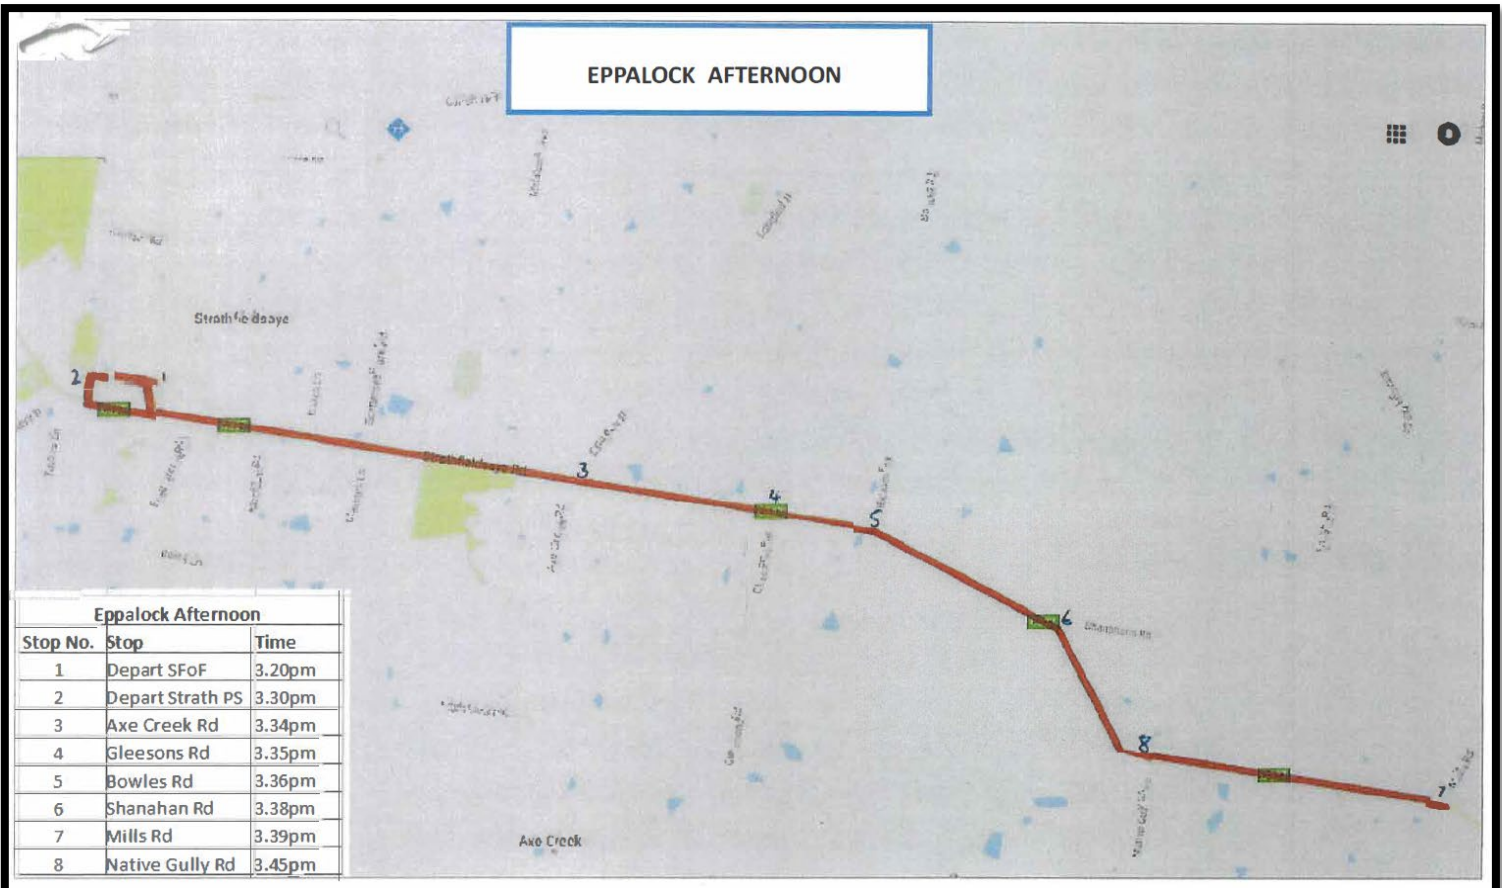

EPPALOCK Bus Route

Direction: INBOUND ROUTE (AM)

Route Stop Sequence Num	Stop Description	Arrival Time
	St Francis of the Fields Primary School, Strathfieldsaye	08:32 AM
1	Shanahans Rd, Eppalock	08:38 AM
2	Mills Rd, Eppalock	08:40 AM
3	Native Gully Cr, Eppalock	08:43 AM
4	Bowles Rd, Strathfieldsaye	08:47 AM
5	Gleesons Rd, Axe Creek	08:48 AM
6	Axe Creek Rd, Strathfieldsaye	08:49 AM
7	Strathfieldsaye Primary School, Strathfieldsaye	08:52 AM
8	St Francis of the Fields Primary School, Strathfieldsaye	08:55 AM

EPPALOCK Bus Route

Direction: OUTBOUND ROUTE (PM)

Route Stop Sequence Num	Stop Description	Arrival Time
1	St Francis of the Fields Primary School, Strathfieldsaye	3:20 PM
2	Strathfieldsaye Primary School, Strathfieldsaye	3:30 PM
3	Axe Creek Rd, Strathfieldsaye	3:34 PM
4	Gleesons Rd, Axe Creek	3:35 PM
5	Bowles Rd, Strathfieldsaye	3:36 PM
6	Shanahans Rd, Eppalock	3:38 PM
7	Mills Rd, Eppalock	3:39 PM
8	Native Gully Cr, Eppalock	3:45 PM

EPPALOCK MORNING

Eppalock Morning		
Stop No.	Stop	Time
	Depart SFoF	8.32am
1	Shanahans Rd	8.38am
2	Mills Rd	8.40am
3	Native Gully Rd	8.43am
4	Bowles Rd	8.48am
5	Gleesons Rd	8.47am
6	Axe Creek Rd	8.48am
7	Strath PS	8.52am
8	SFoF	8.55am

EPPALOCK AFTERNOON

Eppalock Afternoon		
Stop No.	Stop	Time
1	Depart SFoF	3.20pm
2	Depart Strath PS	3.30pm
3	Axe Creek Rd	3.34pm
4	Gleesons Rd	3.35pm
5	Bowles Rd	3.36pm
6	Shanahan Rd	3.38pm
7	Mills Rd	3.39pm
8	Native Gully Rd	3.45pm